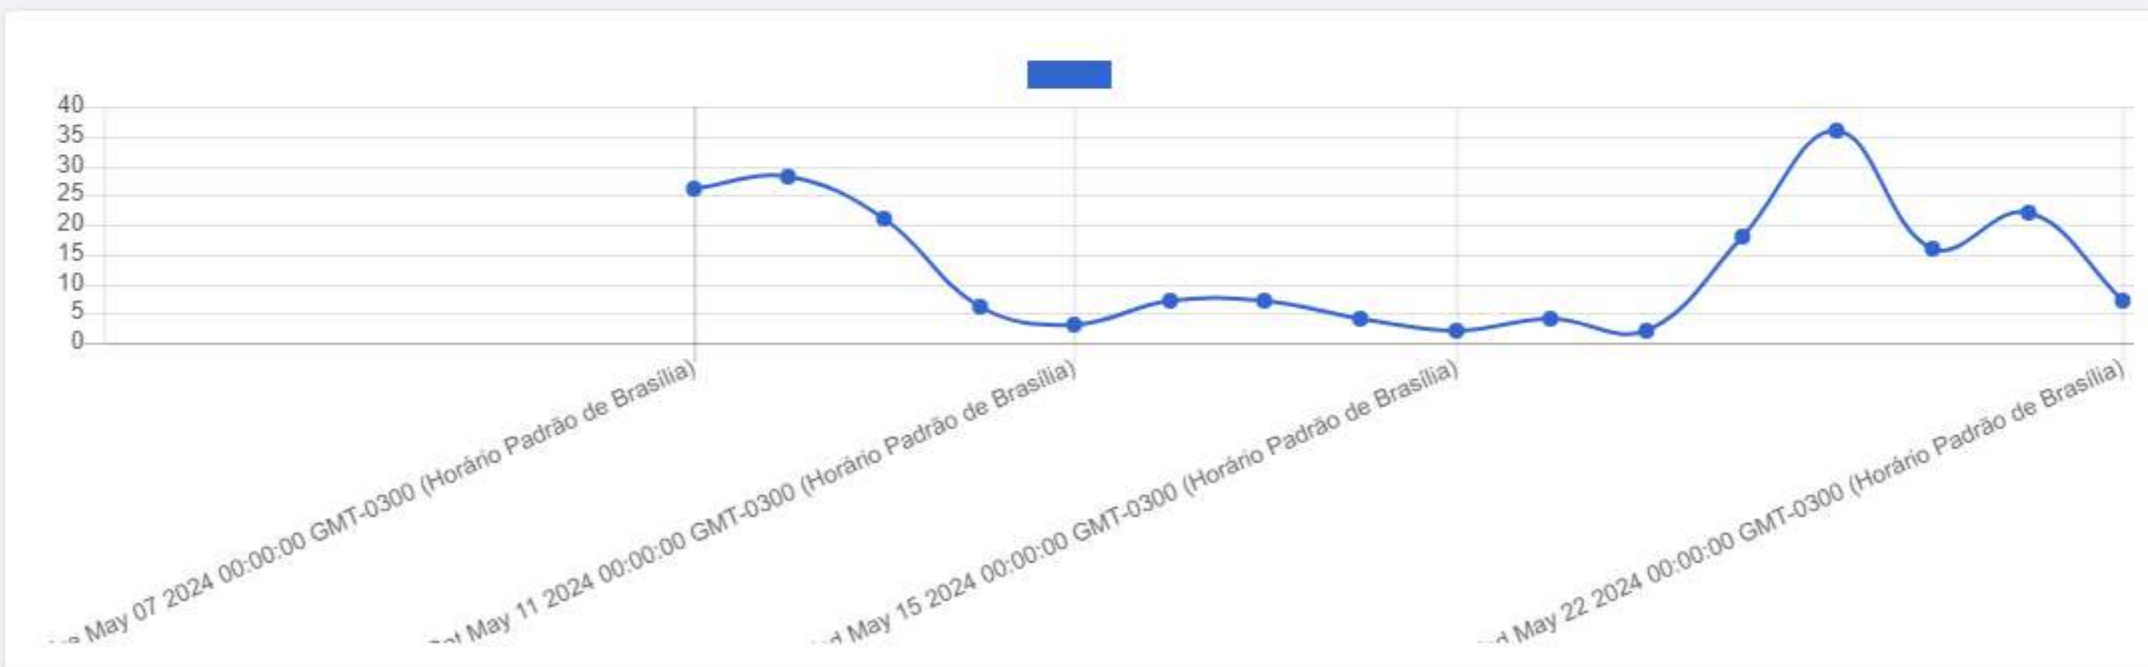

0.00%

Response Analytics

May 23, 2024

Visits Analytics

May 23, 2024