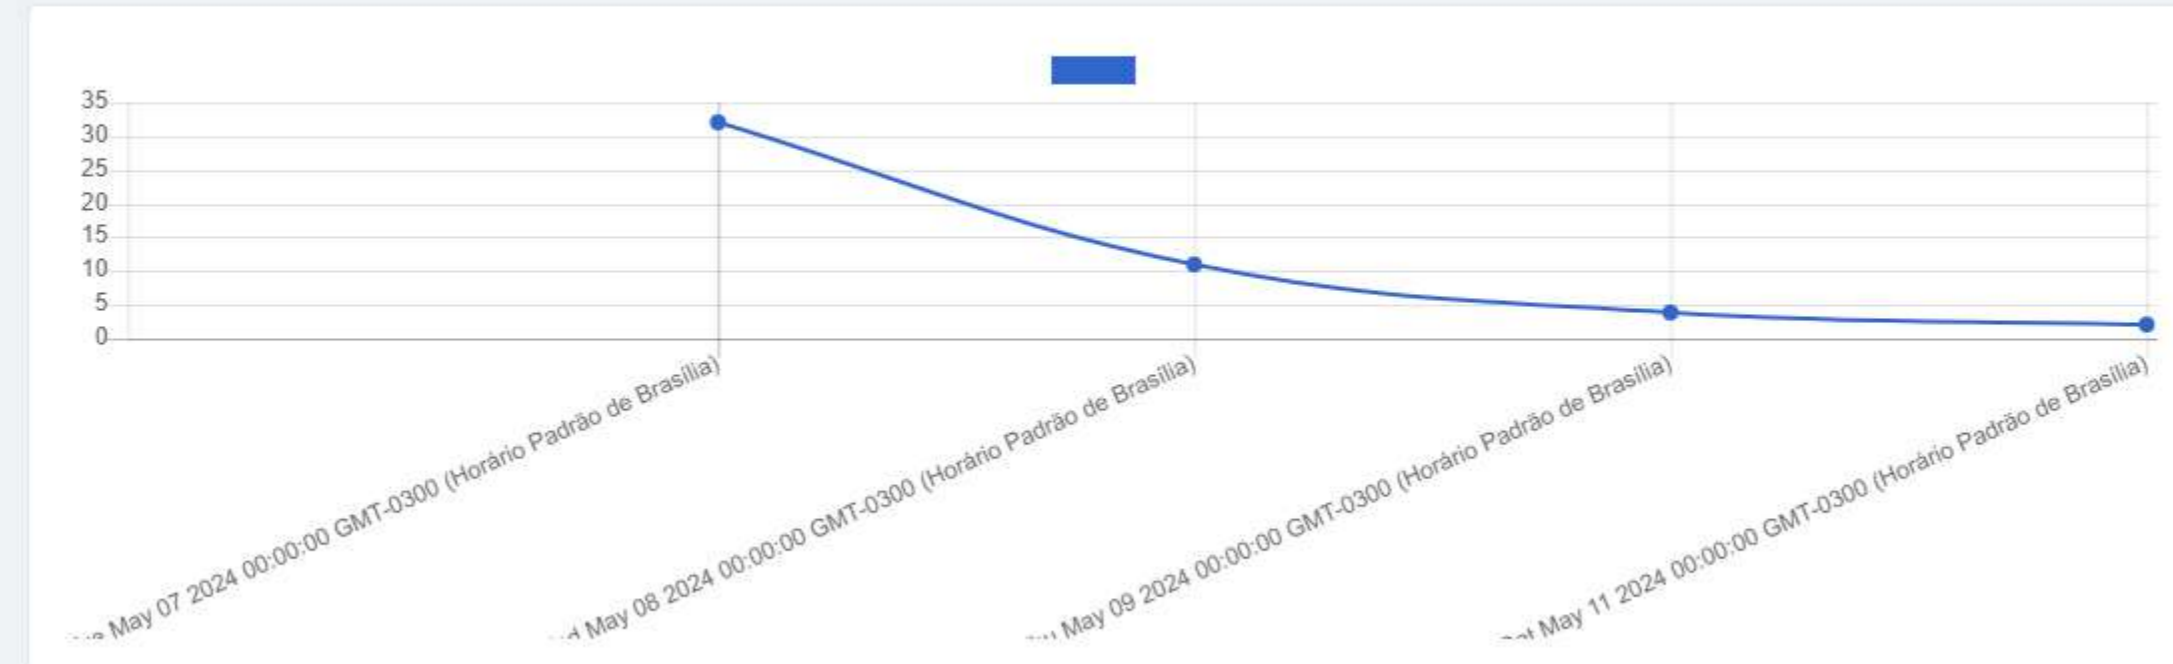

Comuniqu-se com seus novos leads!

Add all contacts to CRM in just 1-click

[Importar contatos para o vcita](#) →

Day

Week

Month

Daily Responses

49

Daily Unique Visits

2

Daily Total Visits

3

Daily Conversion

0.00%

Response Analytics

May 23, 2024