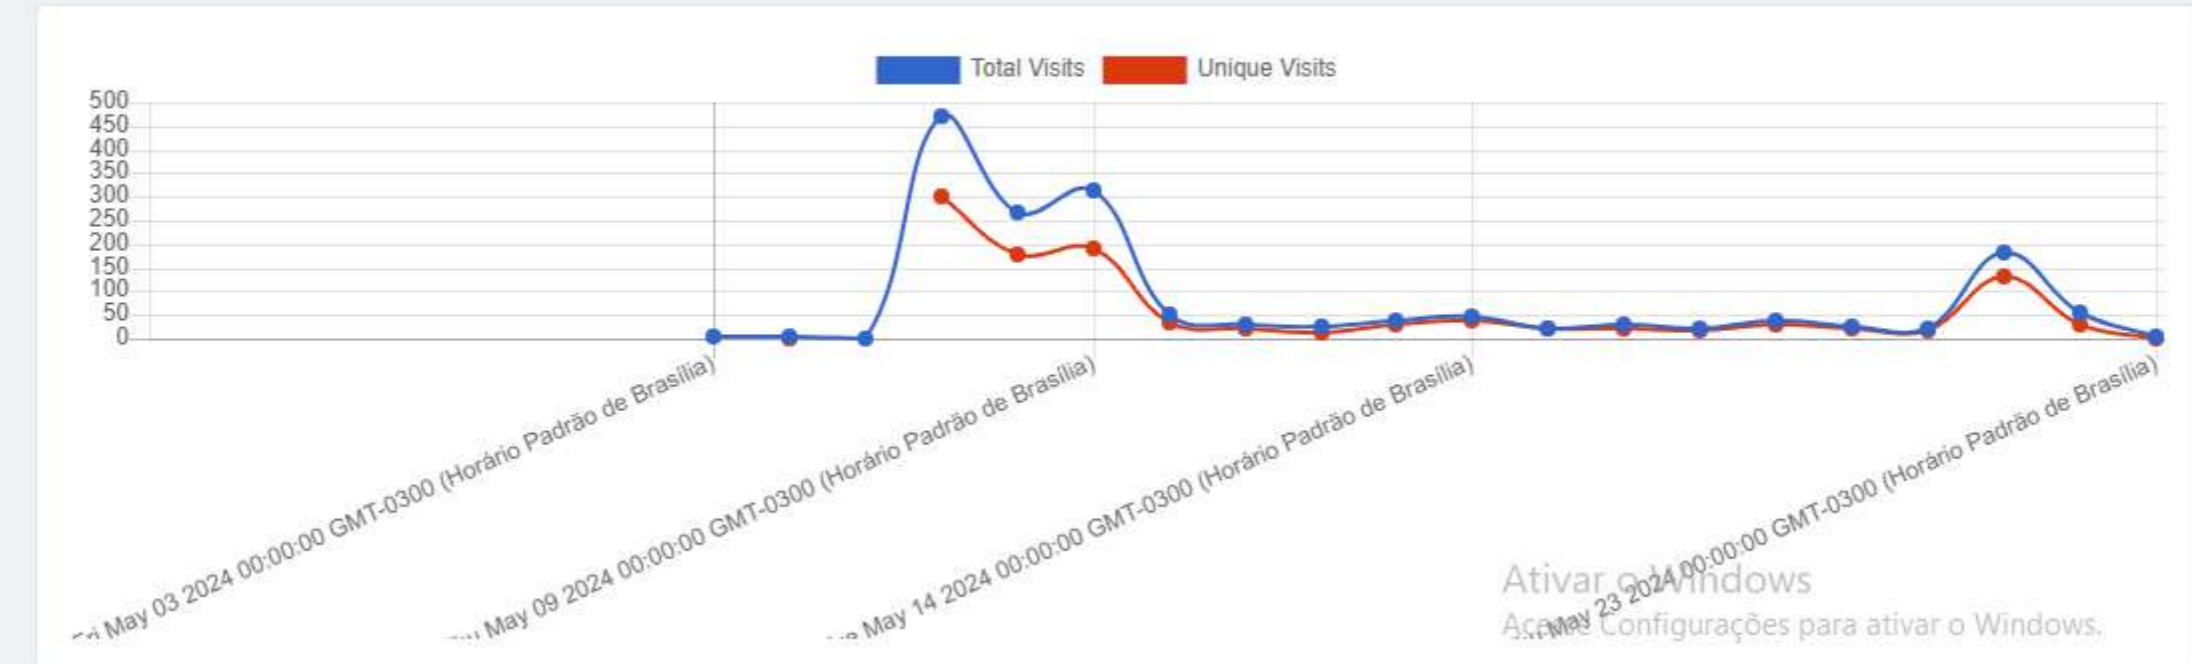

Visits Analytics

May 23, 2024

Ativar o Windows
Ative as Configurações para ativar o Windows.