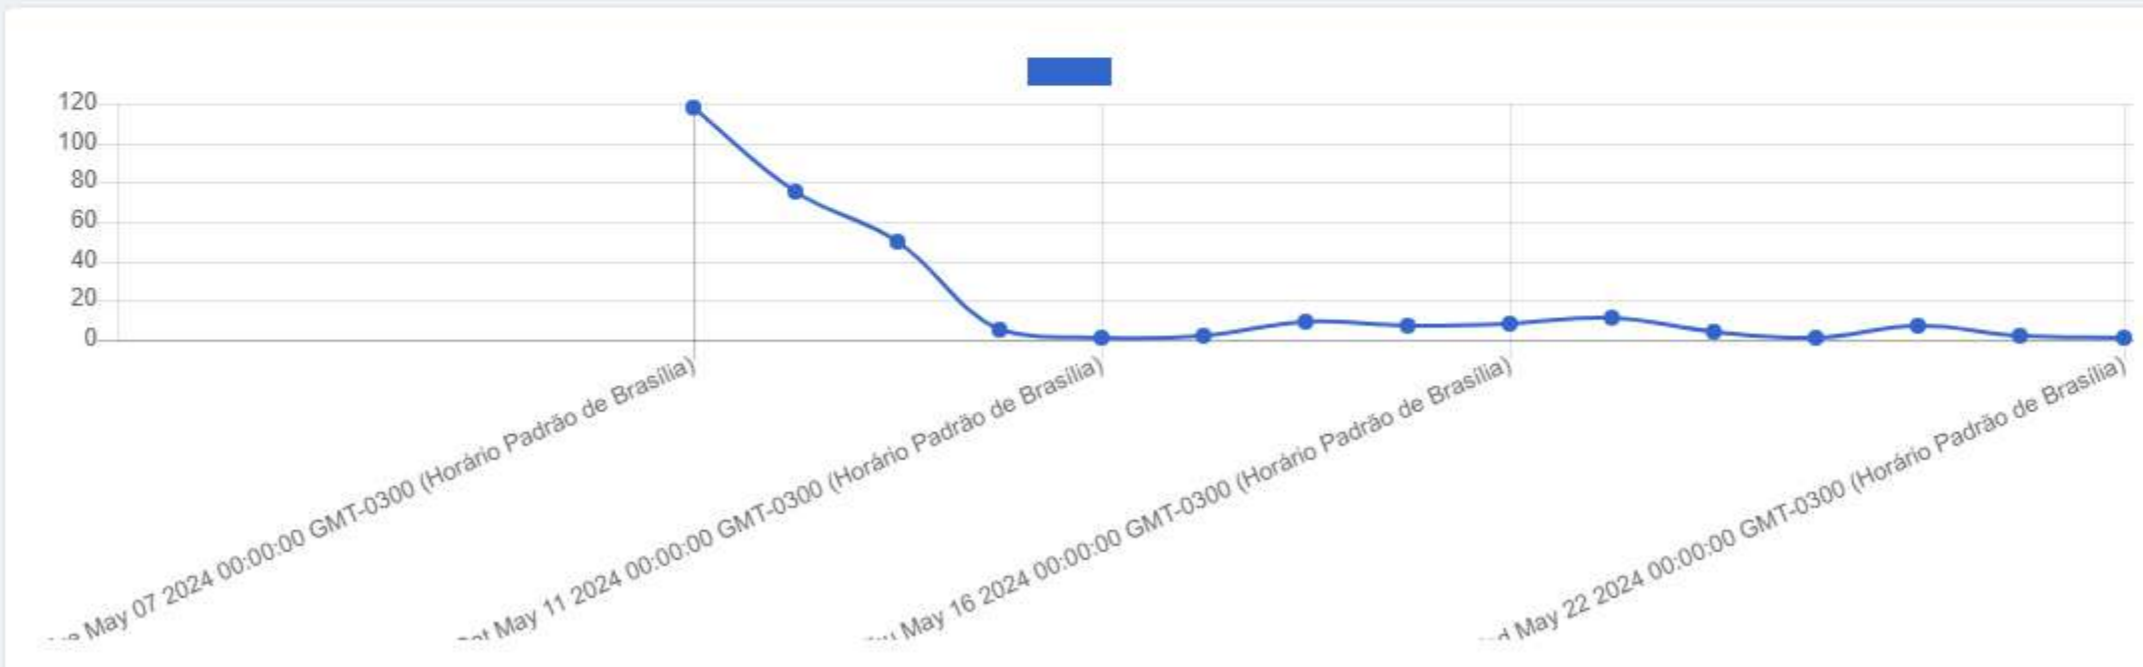

0.00%

Response Analytics

May 23, 2024

Visits Analytics

May 23, 2024