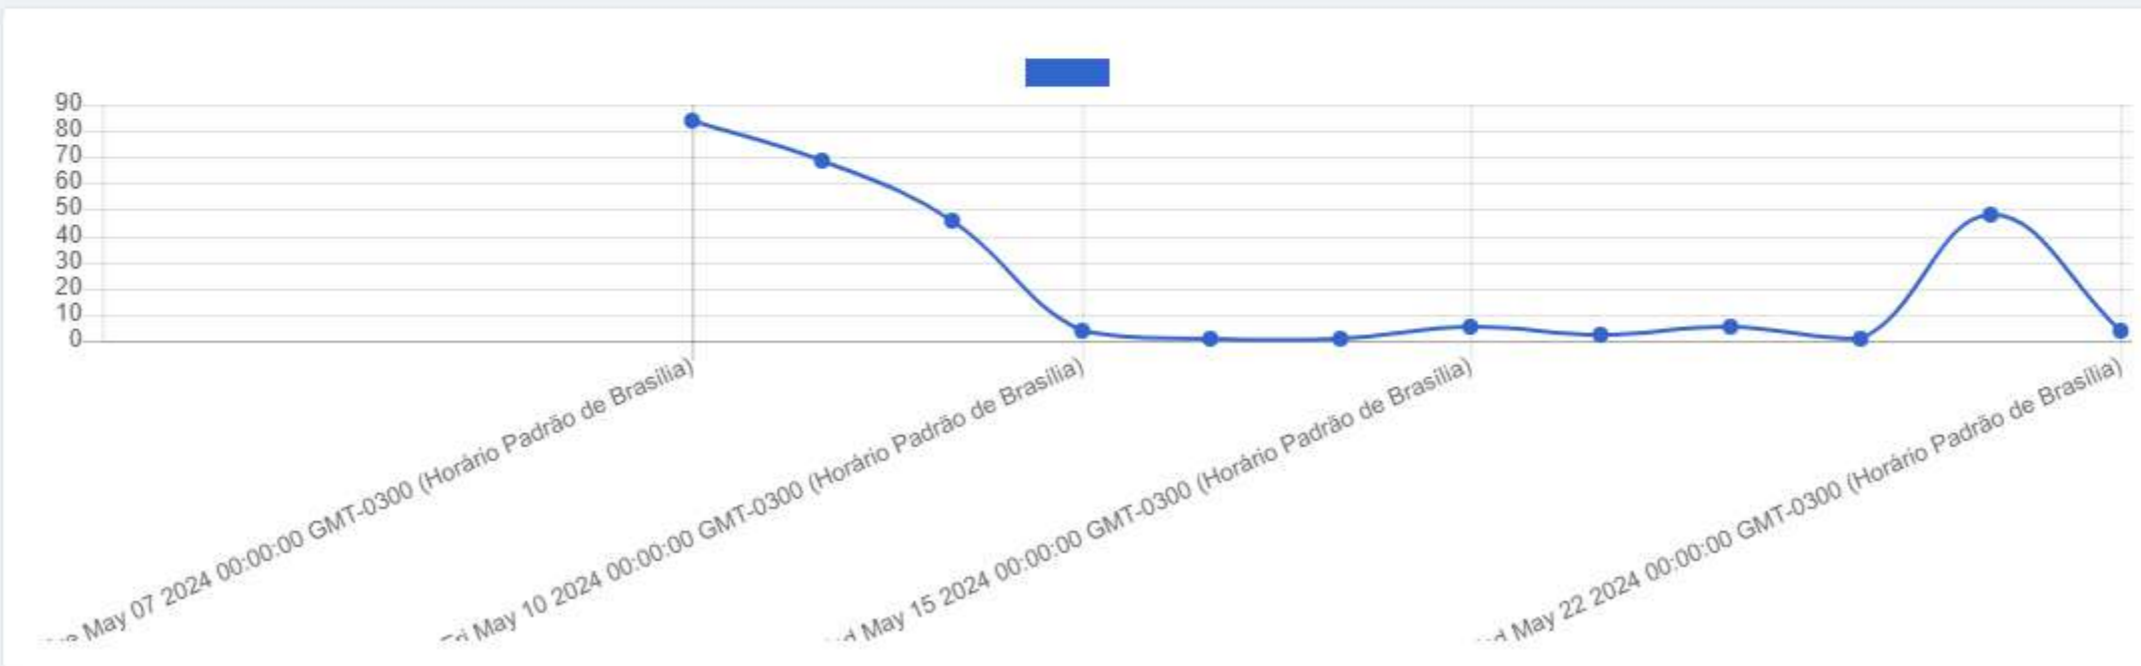

Daily Total Visits

3

Daily Conversion

0.00%

Response Analytics

May 23, 2024

Visits Analytics

May 23, 2024