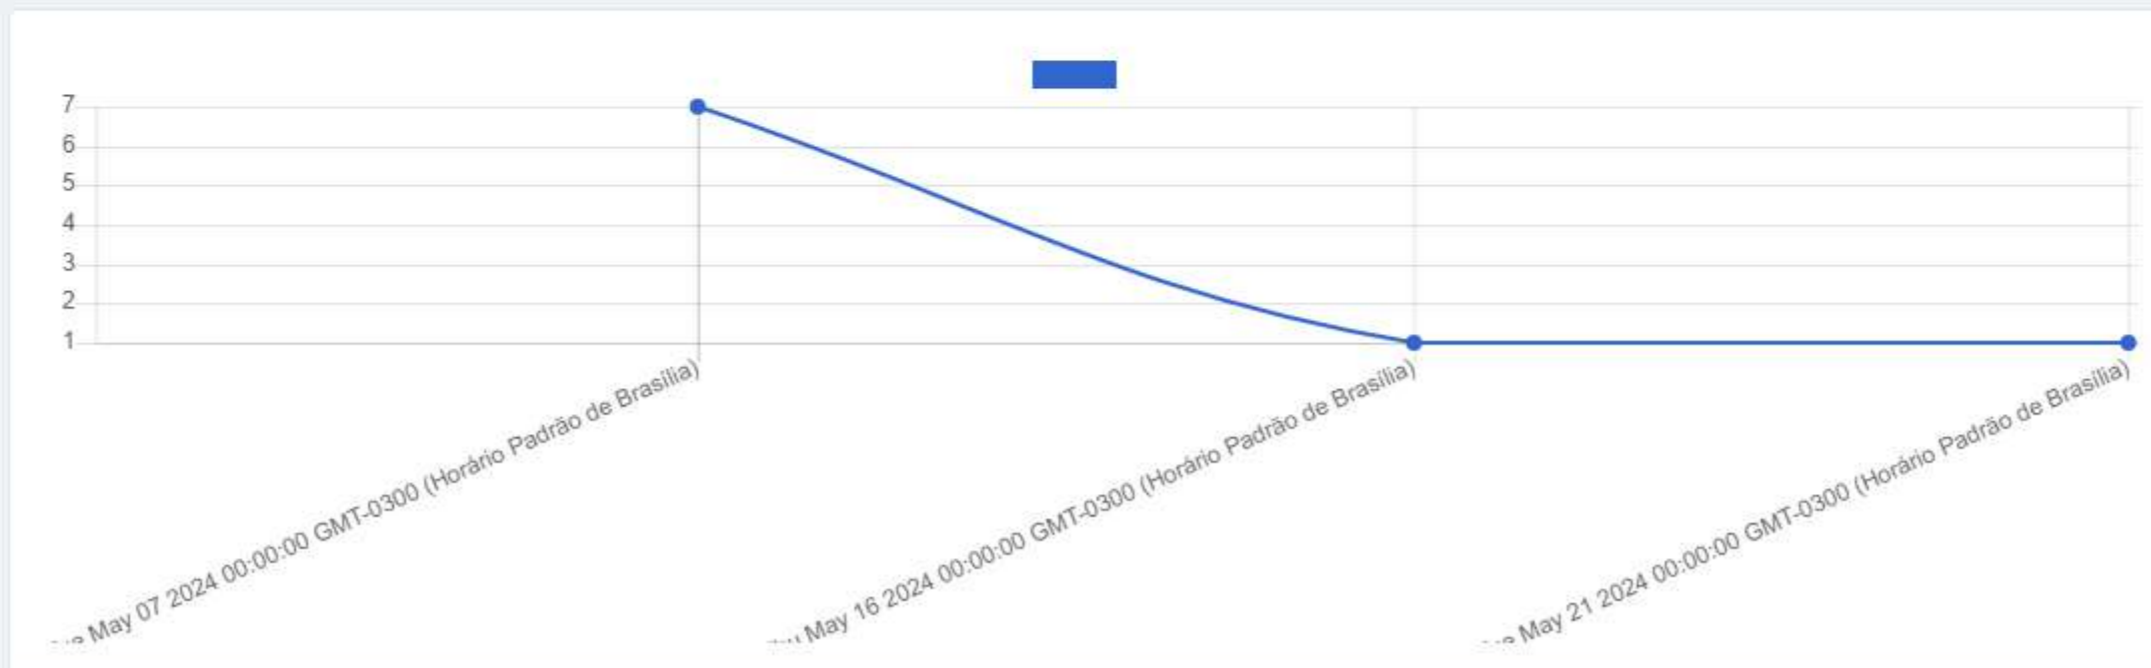

Daily Total Visits

3

Daily Conversion

0.00%

Response Analytics

May 23, 2024

Visits Analytics

May 23, 2024